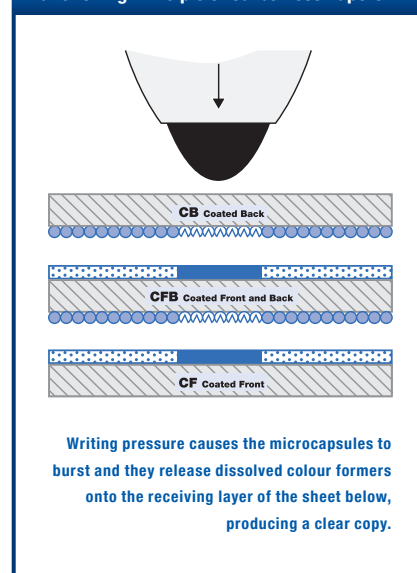

Proven.

Contemporary range of carbonless papers

We have been producing the proven Giroform carbonless papers in our Bielefeld factory since 1979. Standard types are produced there under ISO 9001, ISO 14001, ISO 45001 and ISO 50001 and supplied worldwide.

The Giroform brand stands for high-quality carbonless papers with black copy on wood-free base paper. Giroform fulfils many of our customers' requirements. Naturally FSC or PEFC certified – and therefore particularly environmentally conscious.

All Giroform carbonless papers offer a high level of application safety and ease-of-use: from the printing process through further processing to disposal, being entirely recyclable.

AT A GLANCE

- > Market-driven, contemporary assortment
- > Good running and finishing properties
- > Excellent copy
- > Outstanding line sharpness
- > Great printability
- > Copy durability up to 10 years
- > Available in white and two other organisational colours
- > Available in reels only
- > FSC or PEFC certified available
- > Made in Germany
- > Worldwide technical service & sales
- > Accessories available

GOOD TO KNOW

All Giroform carbonless papers are available FSC or PEFC certified.

Functioning Principle of Carbonless Papers

CONTRACT

_____

_____

_____

_____